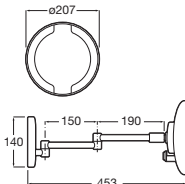

Espejos de aumento

Hotels

Espejo aumento pared x3 con luz LED
2 brazos

Ø210 **A816380001** €248,00

LED