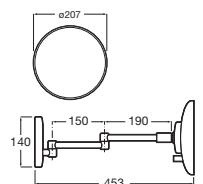

Ø210 **A816380001** €248,00

LED

Hotels

Espejo aumento pared x3
2 brazos

Ø210 **A816381001** €130,00

Espejos

Iridia

Espejo LED