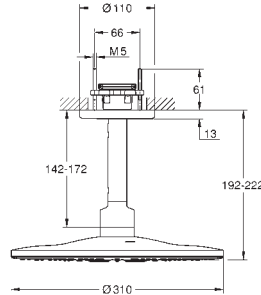

GROHE DUCHAS DE TECHO Y MURALES

novedad

Referencia	Color	Precio (€)
26 477 000	Cromo	667,01
26 477 DC0	Supersteel	933,83
26 477 GL0	Cool sunrise (Oro brillo)	1.067,23
26 477 GN0	Brushed cool sunrise (Oro cepillado)	1.133,92
26 477 DA0	Warm sunset (Cobre brillo)	1.067,23
26 477 DL0	Brushed warm sunset (Cobre cepillado)	1.133,92
26 477 A00	Hard graphite (Grafito brillo)	1.067,23
26 477 AL0	Brushed hard graphite (Grafito cepillado)	1.133,92
22 124 KF0	Phantom black / Negro mate	933,83

Rainshower SmartActive 310
Conjunto de ducha de techo con brazo 142 mm, 2 chorros

Compuesto por:

Ducha mural Rainshower SmartActive 310
2 chorros:

GROHE PureRain, ActiveRain

Brazo de ducha de techo 142 mm

GROHE DreamSpray distribución perfecta del agua por todo el cabezal

GROHE Long-Life acabado duradero

Sistema antical **SpeedClean**

Conducto interno del agua protegido para mayor durabilidad

Necesaria parte empotrable 26 484

26 477 LS0	moon white	876,35
idem, cabezal blanco