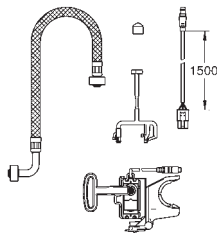

GROHE SENSIA ARENA

Referencia

Color

Precio (€)

39 599 000

439,79

Rapid SLX

Módulo WC, altura 1,13 m con toma de corriente integrada.

Ideal para WC Rimless

con cisterna empotrada GDX, 6 l

Montaje delante de tabiques

ligeros o autoportante

Con toma de corriente integrada para inodoros con ducha

Preparado para futuros cambios a inodoros con ducha bidé

Incluye patrón de montaje para pulsadores pequeños 130 x 172 mm

Marco de acero con revestimiento anticorrosión

Para montaje en seco, completamente premontado, con conexiones rígidas

Ajuste rápido

Elementos de fijación

2 pernos con tuercas para colgar la taza

Accesorio de fijación para barras de apoyo

Distancia entre pernos 180 y 230 mm.

Codo de salida de PVC giratorio de 90° 100 mm

Manguito de desagüe DN 80

Set de conexión desagüe

Cisterna GDX, 6 l, contiene las siguientes características:

Ajuste de fábrica a 6l. y 3l.

Válvula de descarga **neumática** AV1 que ofrece

dos opciones: **Dual Flush** o **Descarga única**.

Entrada suministro de agua por la derecha, por detrás o superior

Silencioso, grupo acústico I

Aislada contra condensaciones

Sin necesidad de herramientas para la instalación

de la alimentación

Montaje vertical

Incluye anclajes 38 558 00M para instalación en la pared

Incluye Flow Manager

La velocidad de descarga del agua puede modificarse

fácilmente para evitar salpicaduras

Compatible con todos los modelos de inodoro Rimless

El caudal se regula sin necesidad de quitar la válvula

46 944 001

288,00

Kit de instalación para descarga automática y pre-descarga

Compuesto por:

servo motor para GD 2

Varilla de accionamiento para la válvula de descarga

Cable y tapa ciega

Conexiones flexibles

Accionamiento para WC no incluido

Marca CE