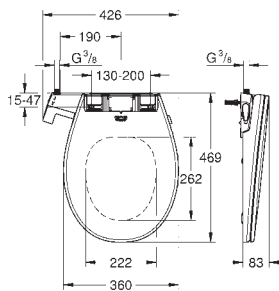

GROHE ASIENTO BIDÉ MANUAL

Referencia   Color   Precio (€)

39 648 SH0   **Blanco alpino**   **345,28**

Sanitarios Bau

Asiento bidé manual

Tapa y asiento para inodoro
2 brazos con cánula extraíble:
(1 para lavado posterior, 1 para ducha femenina)
Función de autolavado de las cánulas
No necesita electricidad
Asiento y tapa en Duroplast con caída amortiguada
Conexiones de agua de 3/8"
Incluye:
Placa de fijación
Presión 0.1 - 1 MPa (1 - 10 bar)
Cumple con
EN 1717