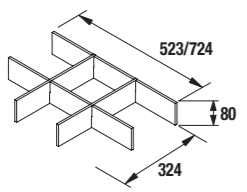

Organizadores cajón inferior (opcional)
Para mueble 600 cod. 85228 **55€**
Para mueble 800 cod. 85230 **63€**

PATAS OPCIONALES EN PÁG. 72