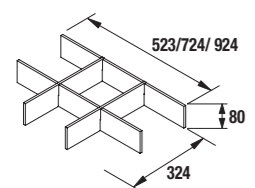

Organizadores cajón inferior (opcional)

Para mueble 600 cod. 85228

55€

Para mueble 1000 cod. 85232

79€

Para mueble 800 cod. 85230

63€

PATAS OPCIONALES EN PÁG. 72