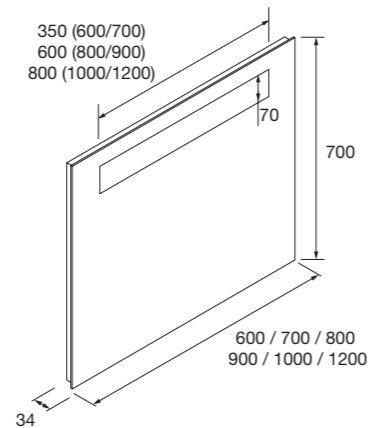

ESPEJO ALCOR

		€
Espejo ALCOR Luz Led Antivaho 600x700	97309	190
Espejo ALCOR Luz Led Antivaho 700x700	97311	200
Espejo ALCOR Luz Led Antivaho 800x700	97313	211
Espejo ALCOR Luz Led Antivaho 900x700	97314	228
Espejo ALCOR Luz Led Antivaho 1000x700	97315	249
Espejo ALCOR Luz Led Antivaho 1200x700	97316	289