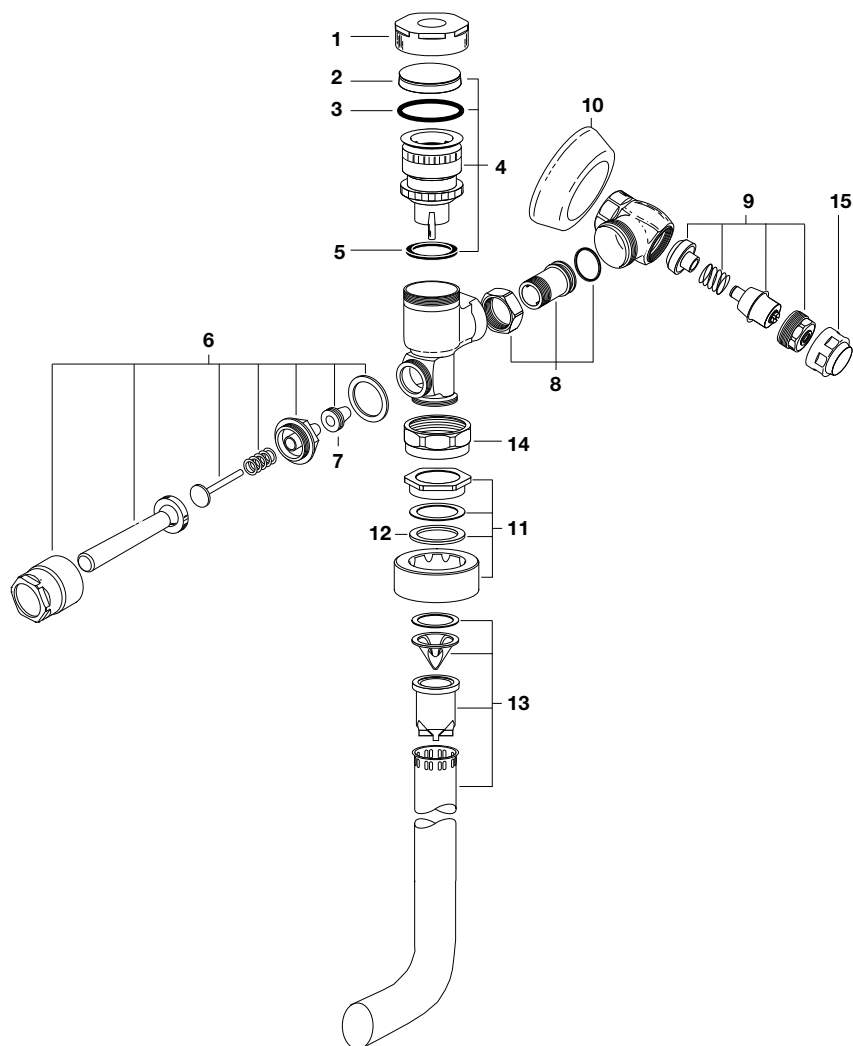

Fluxor Gem

Fluxor exterior para inodoro

A526900610

		€			€
1	AG0081400R	63,70	8	AG0094200R	45,20
2	AG0093807R	29,40	9	AG0094603R	135,00
3			10	AG0112900R	12,20
5	AG0093907R	45,20	11	AG0094703R	70,90
7			13	AG0113000R	111,00
12			14	AG0094400R	33,00
4	AG0093707R	140,00	15	AG0113100R	43,80
6	AG0058100R	89,90