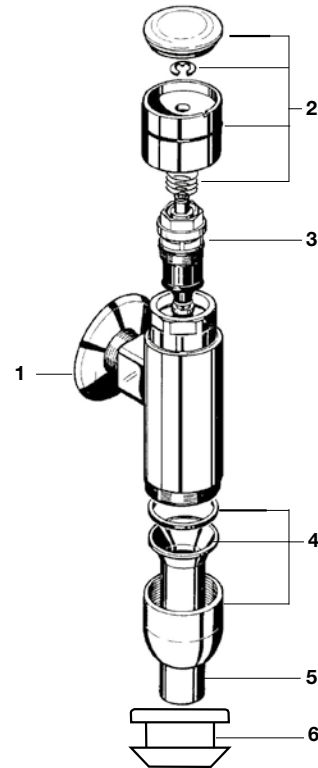

Aqualine

Fluxor exterior para urinario 1/2"

A506902010

	€		€		
1	AG0104500R	4,55	4	AG0104900R	42,60
2	AG0104600R	59,20	5	AG0104800R	58,50
3	AG0104700R	185,00	6	AG0105000R	14,70

Fluxor para inodoro 3/4"

A506902110