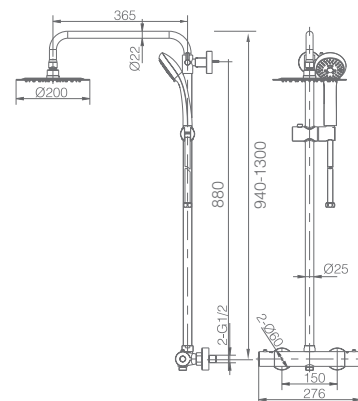

Ref. : BTL011/BL

Rociador de acero inox. redondo Ø20 cm, extraplano, blanco mate y antical.
Barra extensible de 94/130 cm
Mango ducha redondo 3 posiciones.
Grifería termostática de latón blanco mate con distribuidor incorporado.
Presión máximo 6 at. mínimo 1,5 at.
Caudal medio 12 l/min.
Flexo reforzado PVC 1,5 m.
Cartucho termoestático Sedal.

Precio : 225 €

IVA NO INCLUIDO

Grifería con certificación