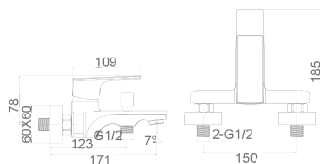

Ref.: **BDI017-4**

Grifería baño/ducha de latón cromado.
Soporte para mango de ducha en ABS.
Mango ducha cuadrado.
Presión máximo 6 at, mínimo 1 at.
Caudal medio 12 l/min.
Flexo reforzado extensible de 1,7/1,9 m
Cartucho monomando cerámico 35mm.

Precio: **88 €**
IVA NO INCLUIDO

Test de la grifería aprobado