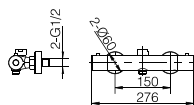

Precio: **119 €**

IVA NO INCLUIDO