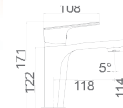

Test de la grifería aprobado

Ref: **BDI017-1** Precio: **57 €**
IVA NO INCLUIDO