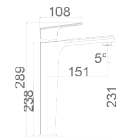

Ref: **BDI017-3** Precio: **92 €**
IVA NO INCLUIDO