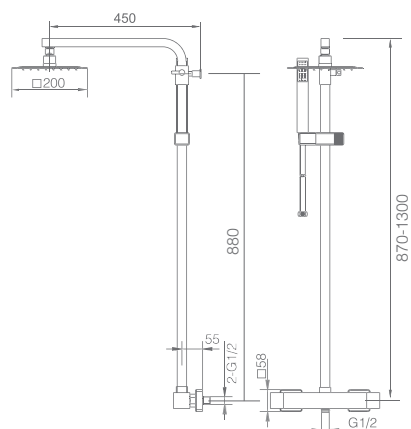

Ref. : BTV013

Rociador de acero inox. cuadrado 20x20 cm, extraplano, cromado y antical.
Barra de ducha extensible de 87/130 cm
Mango ducha cuadrado.
Grifería termostática de latón cromado con distribuidor incorporado.
Presión máximo 6 at. mínimo 1,5 at.
Caudal medio 12 l/min.
Flexo reforzado 1,5 m.
Cartucho polímero Vernet.

Precio : 270 €

IVA NO INCLUIDO

Grifería con
certificación