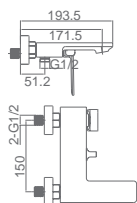

Ref. : **BDF016-4**

Grifería baño/ducha latón cromado.
Soporte para mango de ducha de ABS.
Mango ducha cuadrado.
Presión máximo 6 at. mínimo 1 at.
Caudal medio 12 l/min.
Flexo reforzado extensible 1,7/1,9
Cartucho monomando cerámico de 25mm.

Precio : **122 €**
IVA NO INCLUIDO