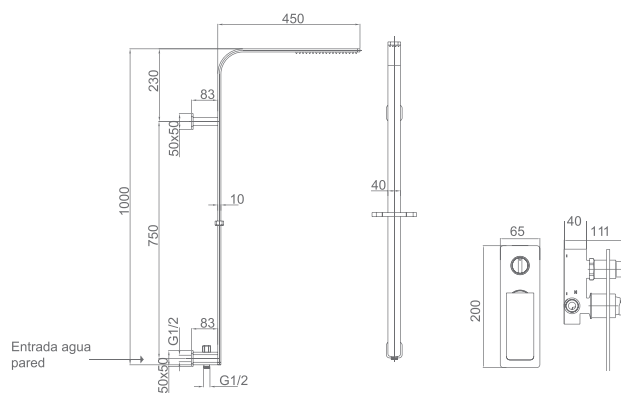

Ref. : GPH016/BL

Barra de latón lacada blanco mate y rociador integrado con distribuidor incorporado, dos vías entrada de agua a pared.
Grifería monomando empotrada de una vía blanco mate.
Presión máximo 6 at.mínimo 1.5 at.
Caudal medio 12 l/min.
Flexo de PVC blanco mate de 1,5 m y mango de ducha blanco mate.
Cartucho cerámico 35mm.

Precio : 329 €

IVA NO INCLUIDO