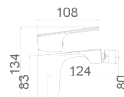

Test de la grifería aprobado

Ref: **BDI017-2** Precio: **53 €**
IVA NO INCLUIDO