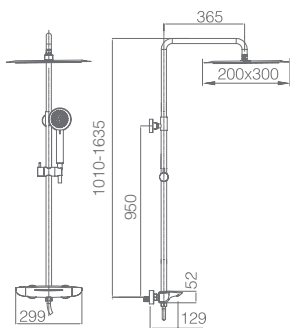

SIDNEY

SERIE

Ref. : **BTS016**

Rociador de acero inox. ovalado 20x30 cm, extraplano, cromado y antical.

Barra de bañera extensible de 101/163,5 cm

Mango ducha redondo.

Grifería termostática de latón cromado con distribuidor incorporado y cascada.

Presión máximo 6 at. mínimo 2 at.

Caudal medio 12 l/min.

Flexo PVC 1,5 m.

Cartucho polímero Vernet.

Precio: **295 €**

IVA NO INCLUIDO