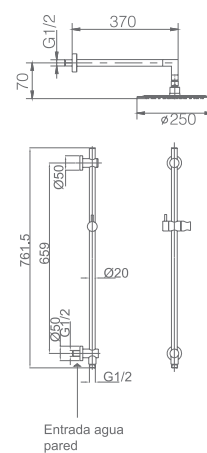

ARUBA

SERIE

Líneas redondeadas y sutiles con un marcado carácter de diseño exclusivo y diferenciado.

Ref. : GPA015

Rociador de acero inox. redondo 25cm, extraplano, cromado y antical.
Tubo salida pared redondo.

Barra de latón cromado con entrada de agua directa a pared y mango ducha redondo 2 posiciones.

Grifería monomando empotrada de dos vías de latón cromado.

Presión máximo 6 at, mínimo 1.5 at.

Caudal medio 12 l/min.

Flexo de PVC de 1.5 m.

Cartucho cerámico 35mm.

Precio: 209 €

IVA NO INCLUIDO