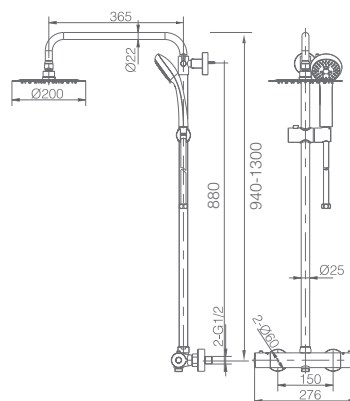

LONDRES

SERIE

Uno de los modelos más competitivos de nuestra marca, ya que su relación calidad precio es excelente.

Ref. : BTL011

Rociador de acero inox. redondo Ø20 cm, extraplano, cromado y antical.
Barra extensible de 94/130 cm
Mango ducha redondo 3 posiciones.
Grifería termostática de latón cromado con distribuidor incorporado.
Presión máximo 6 at. mínimo 1.5 at.
Caudal medio 12 l/min.
Flexo reforzado 1,5 m.
Cartucho termostático Sedal.

Precio : 175 €

IVA NO INCLUIDO

Grifería con
certificación