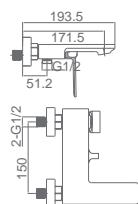

Ref.: BDF016-4NG

Grifería baño/ducha latón negro mate.
Soporte para mango de ducha de ABS.
Mango ducha cuadrado negro mate.
Presión máximo 6 at. mínimo 1 at.
Caudal medio 12 l/min.
Flexo reforzado PVC negro mate 1,7 m.
Cartucho monomando cerámico de 25mm.

Precio : 153 €
IVA NO INCLUIDO