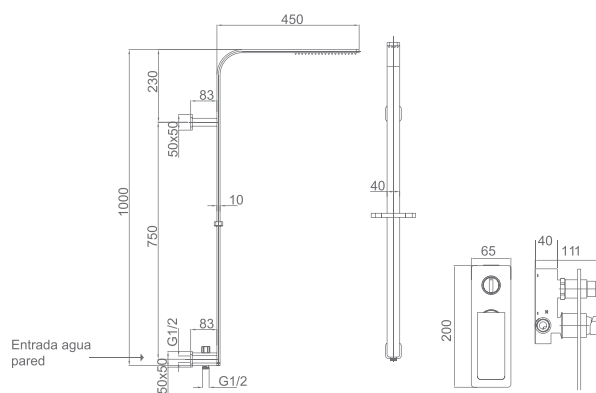

Ref. : GPH016/CR

Barra de latón cromado y rociador integrado con distribuidor incorporado, dos vías, entrada de agua a pared.
Grifería monomando empotrada de una vía de latón cromado.
Presión máximo 6 at.mínimo 1.5 at.
Caudal medio 12 l/min.
Flexo de PVC de 1,5 m y mango de ducha.
Cartucho cerámico 35mm.

Precio : 299 €

IVA NO INCLUIDO