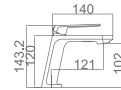

Ref.: BDF016   **Precio: 239 €**
IVA NO INCLUIDO

Barra de ducha extensible de acero inox. extensible 87/131 cm.
Rociador de acero inox. cuadrado 20cm, extraplano, cromado y antical.
Soporte teléfono regulable en altura.
Mango ducha cuadrado.
Grifería de latón cromado.
Presión máximo 6 at. mínimo 1 at.
Caudal medio 12 l/min.
Distribuidor cuadrado de latón cromado integrado.
Flexo reforzado 1,5 m
Cartucho monomando cerámico 35 mm.