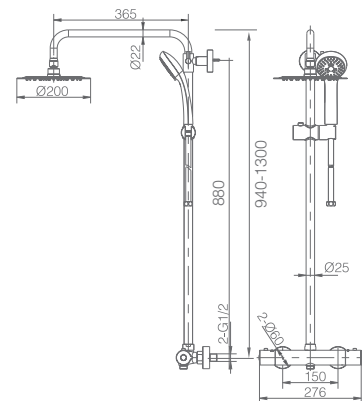

Ref. : BTL011/NG

Rociador de acero inox redondo Ø20 cm, extraplano, negro mate y antical.
Barra extensible de 94/130 cm
Mango ducha redondo 3 posiciones.
Grifería termostática de latón negro con distribuidor incorporado.
Presión máximo 6 at. mínimo 1.5 at.
Caudal medio 12 l/min.
Flexo reforzado PVC negro mate 1,5 m.
Cartucho termoestático Sedal.

Precio : 225 €

IVA NO INCLUIDO

Grifería con
certificación