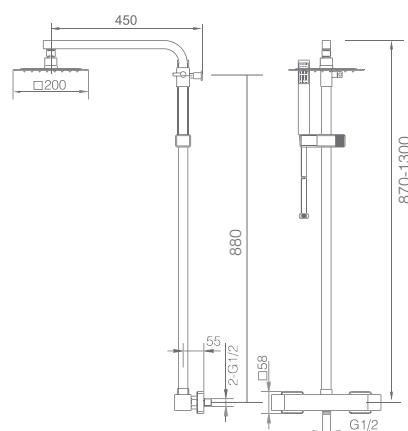

Ref. : BTV013/NG

Rociador de acero inox. cuadrado 20x20 cm, extraplano, negro mate y antical.
Barra de ducha extensible de 87/130 cm
Mango ducha cuadrado.
Grifería termostática de latón negro mate con distribuidor incorporado.
Presión máximo 6 at. mínimo 1,5 at.
Caudal medio 12 l/min.
Flexo negro mate reforzado PVC 1,5 m.
Cartucho polímero Vernet.

Precio: 299 €

IVA NO INCLUIDO

Grifería con
certificación