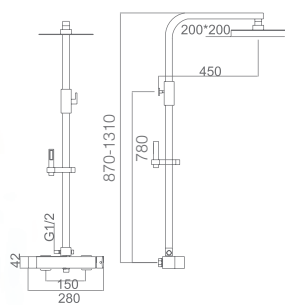

Ref. : BDF016/BL Precio : **255 €**
IVA NO INCLUIDO

Barra de ducha extensible de acero inox blanco mate extensible 87/131 cm.
Rociador de acero inox. cuadrado 20cm, extraplano, blanco y antical.
Soporte teléfono regulable en altura.
Mango ducha cuadrado blanco mate.
Grifería de latón blanco mate.
Presión máximo 6 at. mínimo 1 at.
Caudal medio 12 l/min.
Distribuidor cuadrado de latón blanco integrado.
Flexo reforzado PVC blanco mate 1,5 m
Cartucho monomando cerámico 35 mm.