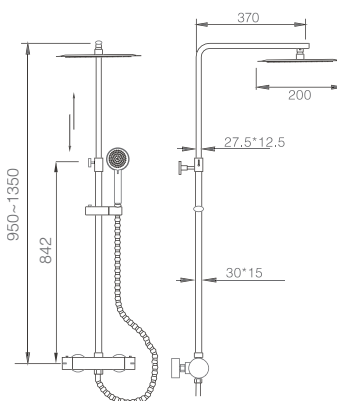

Ref. : BTP012

Rociador de acero inox. ovalado 20x30 cm, extraplano, cromado y antical.
Barra extensible ovalada de 85/138 cm
Mango ducha redondo 3 posiciones.
Grifería termostática de latón cromado con distribuidor incorporado.
Presión máximo 6 at. mínimo 1.5 at.
Caudal medio 12 l/min.
Flexo PVC 1,5 m.
Cartucho termostático Sedal.

Precio: 216 €

IVA NO INCLUIDO

8 478023 770231