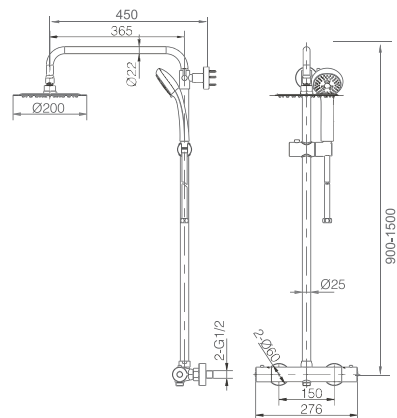

BLED

SERIE Made in Europe

Uno de nuestros mejores productos. Durabilidad, resistencia y funcionamiento a muy baja presión hacen de este modelo uno de los más versátiles.

Ref. : BTB010

Rociador de acero inox. redondo Ø20 cm, extraplano, cromado y antical.
Barra extensible de 90/150 cm
Mango ducha redondo 3 posiciones.
Grifería termostática de latón cromado con distribuidor incorporado.
Presión máximo 6 at. mínimo 0,75 at.
Caudal medio 12 l/min.
Flexo reforzado 1,5 m.
Cartucho polímero Vernet.

Precio: 254 €

IVA NO INCLUIDO

Grifería con certificación