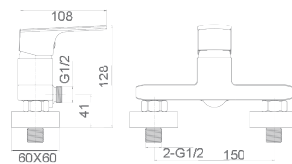

Precio: **69 €**
 IVA NO INCLUIDO

Test de la grifería aprobado

EUROPA

SERIE

Technical drawing of the shower system. The main drawing shows a vertical bar with a shower head at the top, a handheld shower head in the middle, and a control handle at the bottom. Dimensions are provided: the bar is 97 cm long, the shower head is 20 cm wide, the handheld shower head is 14 cm high, and the distance from the top of the bar to the handheld shower head is 36 cm. A detail shows the bar has a diameter of Ø22mm.