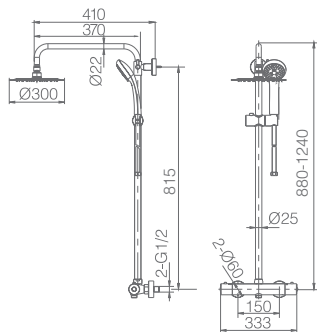

AMSTERDAM

SERIE

Ref. : **GTAM015**

Rociador de acero inox. redondo 25cm, extraplano, cromado y antical.
Barra extensible redonda de 88/124 cm
Mango ducha redondo 3 posiciones.
Grifería termostática de latón cromado con distribuidor incorporado.
Presión máximo 6 at. mínimo 1.5 at.
Caudal medio 12 l/min.
Flexo reforzado 1,5 m.
Cartucho termostático Sedal.

Precio : **214 €**
IVA NO INCLUIDO