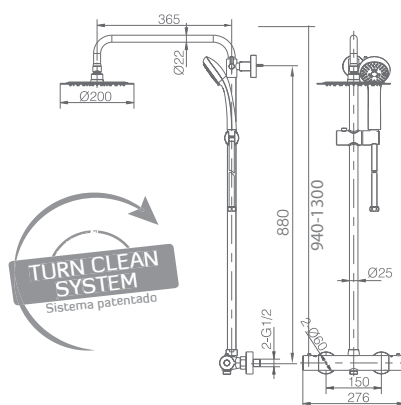

KENT

SERIE

Grifería termostática TURN CLEAN SYSTEM (patentado), equipada con tecnología de última generación.

- Sistema de seguridad anti-scalding.
- Funcionamiento óptimo en condiciones de baja presión.
- Limpieza de cartucho fácil, rápido y eficaz.

Vídeo spot

Vídeo técnico profesional

Ref. : BTK017

- Cartucho termostático IMEX TURN CLEAN SYSTEM (patentado), con sensor Vernet.
- Rociador de acero inox. redondo Ø20 cm, extraplano, cromado y antical.
- Barra extensible de 94/130 cm
- Mango ducha redondo 3 posiciones.
- Grifería termostática de latón cromado con distribuidor incorporado.
- Presión máximo 8 at. mínimo 0,75 at.
- Caudal medio 12 l/min.
- Flexo reforzado 1,5 m.

Precio : 189 €

IVA NO INCLUIDO

Grifería con certificación