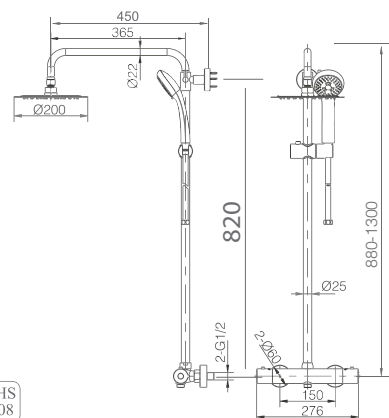

Ref. : **BTC018**

Rociador de acero inox. redondo Ø20 cm, extraplano, cromado y antical.
Barra extensible de 88/130 cm
Mango ducha redondo 3 posiciones.
Grifería termostática de latón cromado con distribuidor incorporado.
Presión máximo 6 at. mínimo 1.5 at.
Caudal medio 12 l/min.
Flexo reforzado 1,5 m.
Cartucho termoestático Vernet.

Precio : **185 €**

IVA NO INCLUIDO