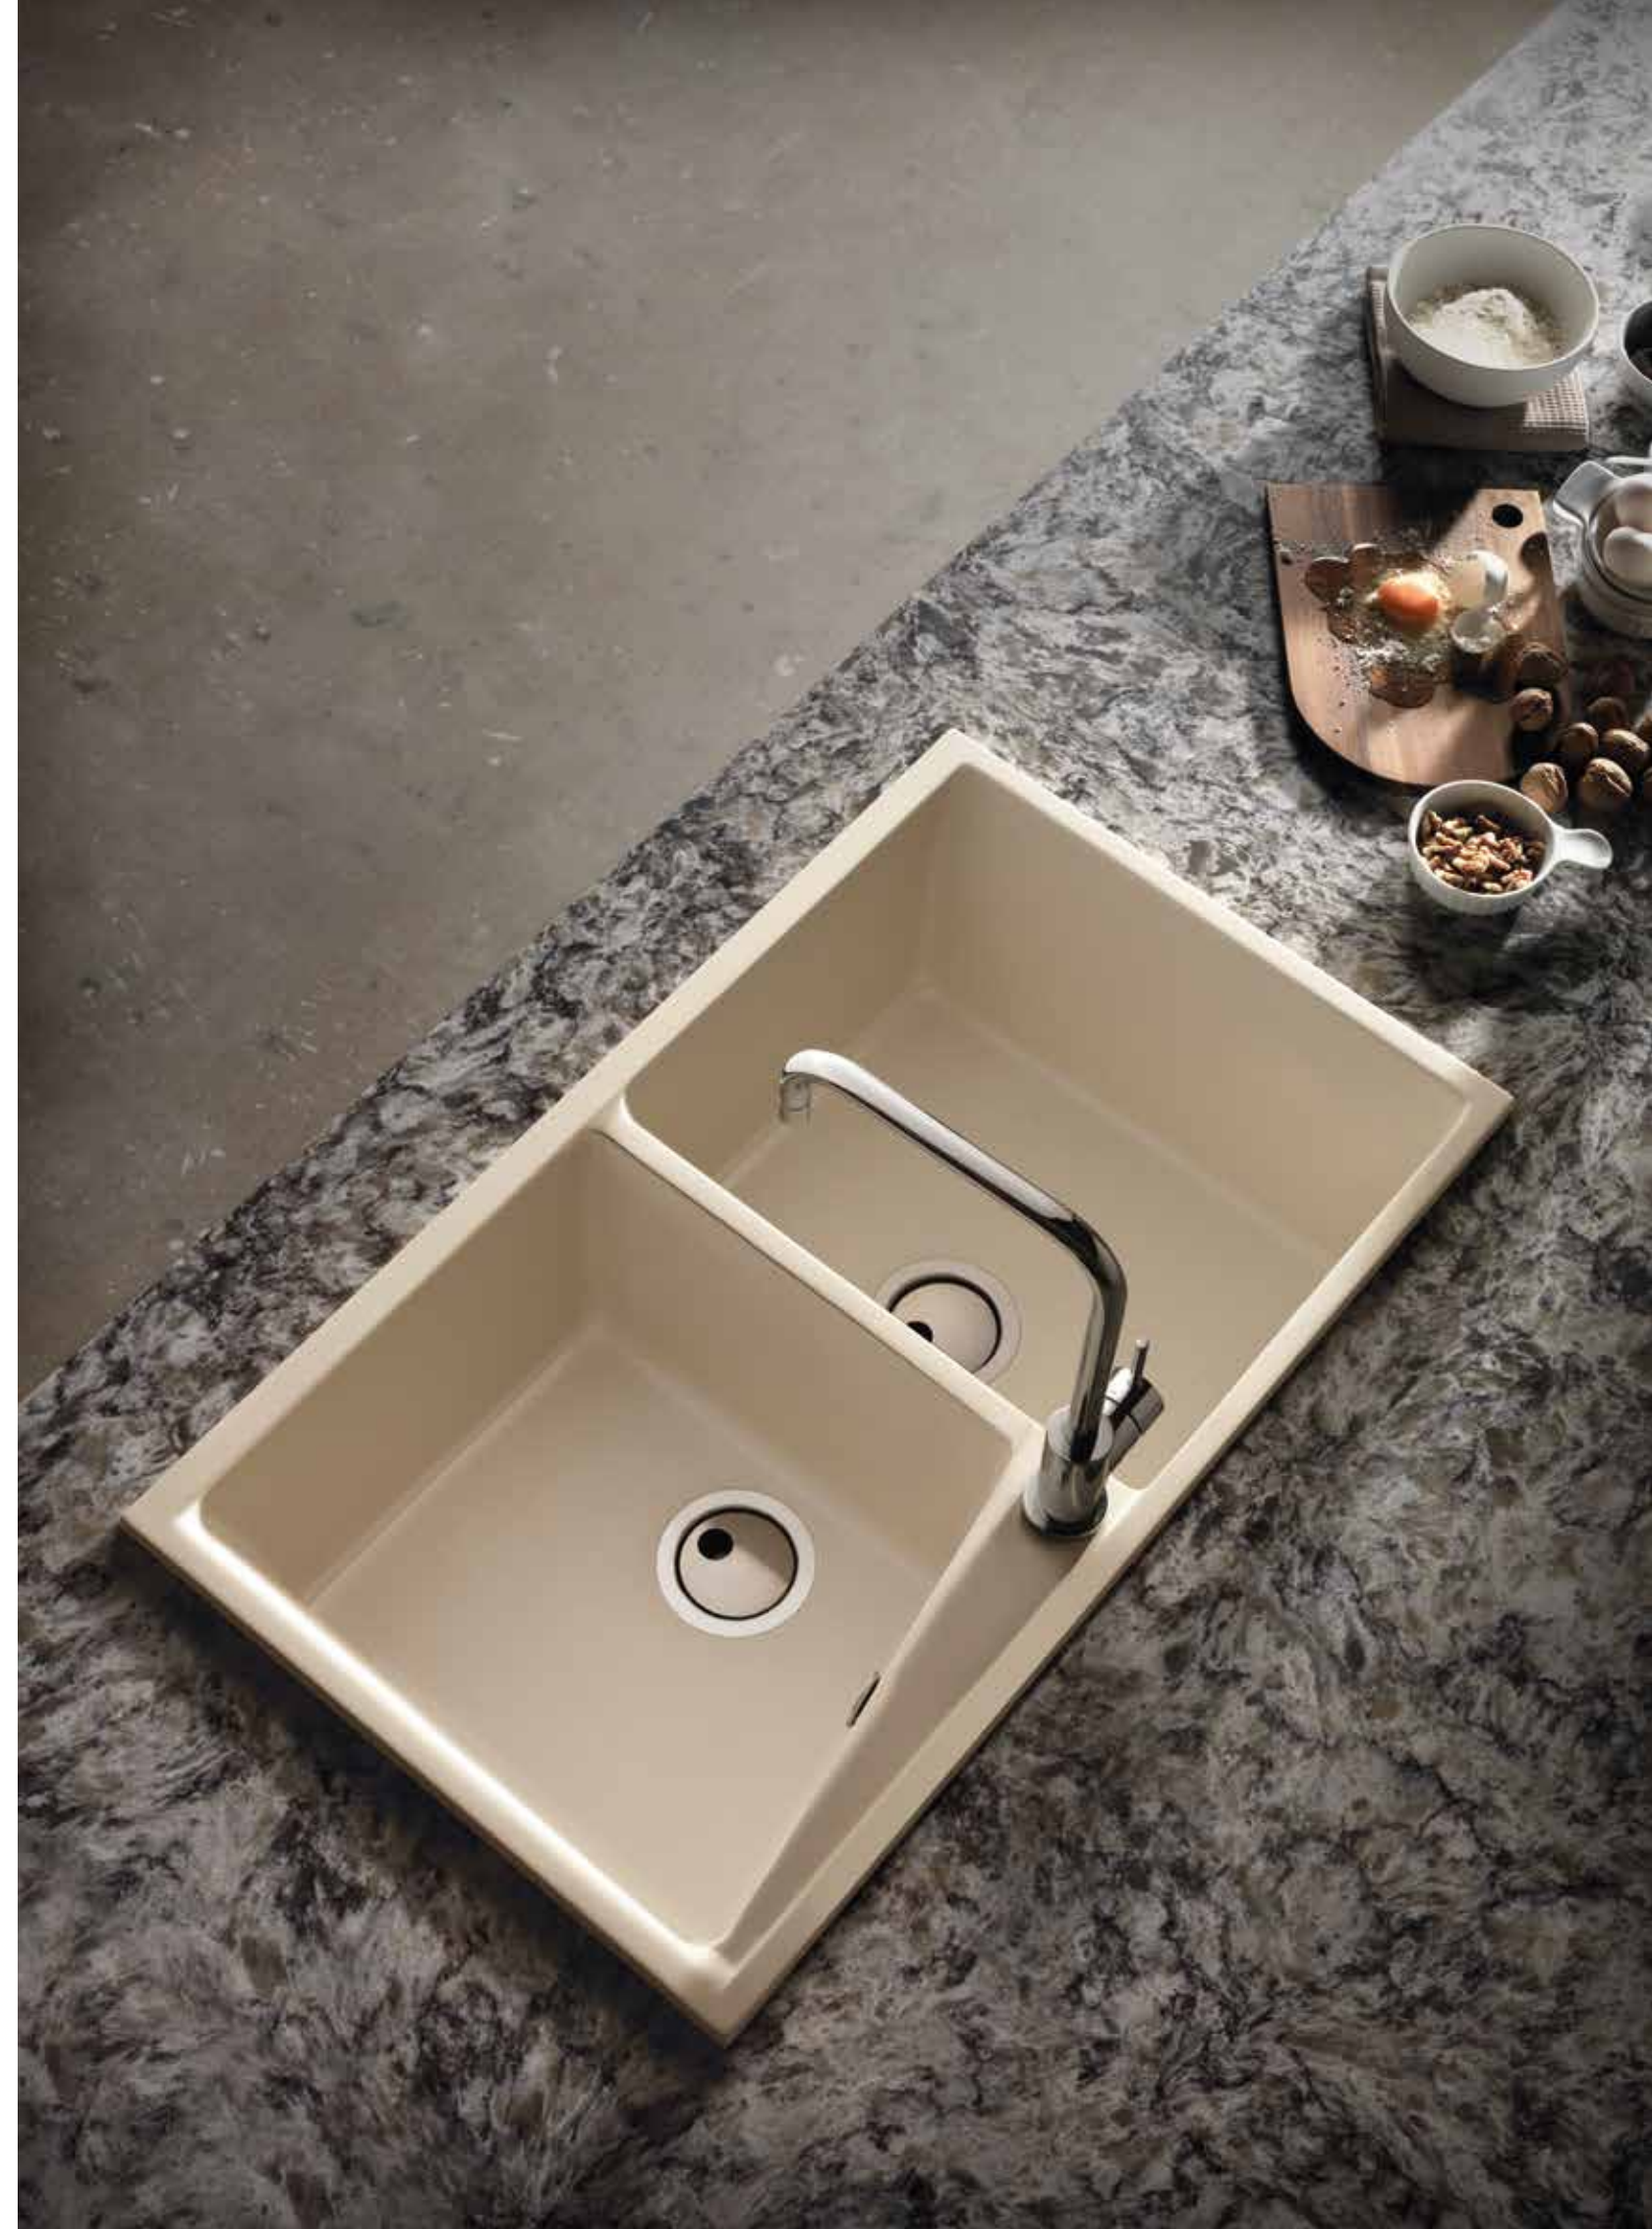

Características

Roc Stone
Antibacteriano

Sobre encimera

KUMA_306

CITY Ref. 306 Colorstandard_AL_Albero

KUMA_304

CITY Ref. 304 Colorstandard_PG_Pergamón

KUMA_303