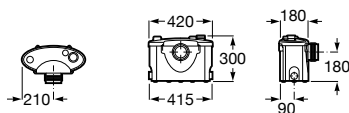

Triturador sanitario

D-Trit

Ref. A869000000 444,00 €