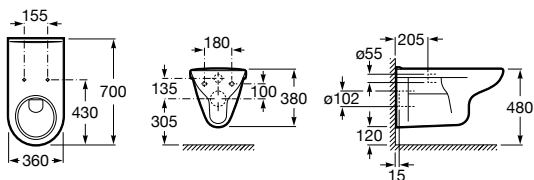

Access

Taza suspendida

Ref. A346237000 **167,00 €**

Asiento y tapa. Aro abierto

Ref. A801230004 **51,50 €**

Aro abierto

Ref. A80123D004 **41,20 €**

Asiento y tapa. Aro cerrado

Ref. A80123A004 **51,50 €**