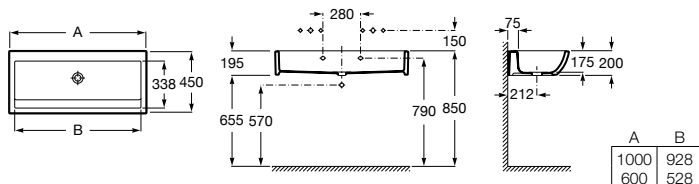

Lavabos colectivos

Access

1000 x 450. Blanco

Ref. A368PB8000 201,00 €

Access

600 x 450. Blanco

Ref. A368PB9000 97,40 €

Triturador sanitario