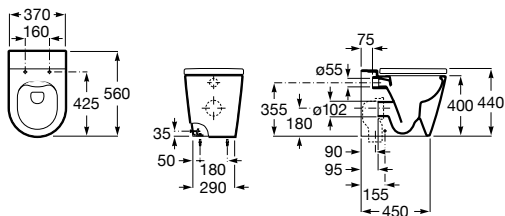

Inspira Round

Taza para tanque alto, empotrable o fluxor con salida dual y juego fijación. Rimless

Ref. A347526000 **219,00 €**

Asiento y tapa de Supralit®, de caída amortiguada

Ref. A80152200B **135,00 €**

Disponible en color

00

Completa

Basic tank

Ref. A890090200
121,00 €

Placa de accionamiento PL5. Cromada

Ref. A890099001
70,10 €

Bidé

Ref. A357527000
176,00 €

Tapa de Supralit®, de caída amortiguada

Ref. A80652200B
138,00 €

Lavabo sobre encimera

Ref. A327523000
272,00 €