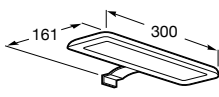

Moonlight

Aplicue LED

Ref. A813083000   6W   **79,50 €**