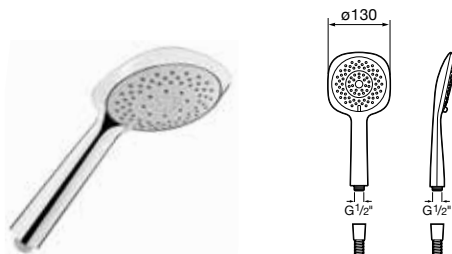

Duchas de mano

Sensum Round 130

4 funciones: Rain, NightRain, Tonic, Pulse

Ref. A5B1107C00

40,50 €

Sensum Square 130

4 funciones: Rain, NightRain, Tonic, Pulse

Ref. A5B1108C00