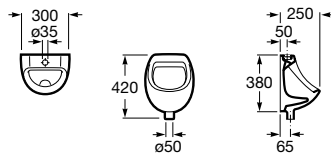

Mini

Urinario

Incluye enchufe de alimentación.

Alimentación superior

Ref. A353145000 **38,10 €**