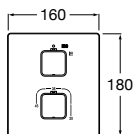

Grifería termostática baño o ducha – Empotrada