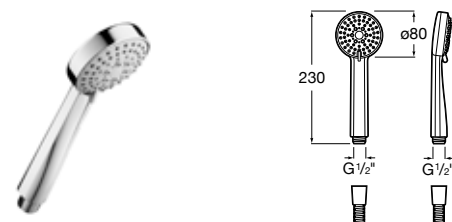

Stella 80

3 funciones: Rain, Tonic, Pulse

Ref. A5B1103C00

20,30 €

1 función: Rain

Ref. A5B9103C00

15,90 €