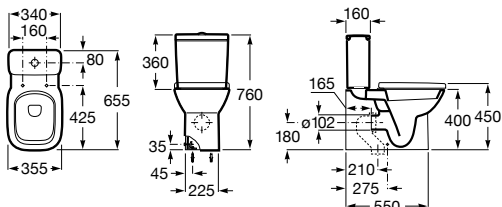

Debba

N

Taza para tanque bajo con salida dual y juego de fijación

Ref. A34299B00U **76,60 €**

Tanque con mecanismo de doble pulsador de 4,5/3 litros Alimentación inferior

Ref. A341991000 **116,00 €**

Asiento y tapa con bisagras de acero inoxidable

Ref. A8019D0004 **41,00 €**

Disponible en color

00

Alimentación lateral

Ref. A341990000 **116,00 €**

Mejora

Multiclean®

Asiento Premium Soft

Ref. A804008001 **815,00 €**

Asiento Advance Soft

Ref. A804004001 **665,00 €**

Asiento y tapa de caída amortiguada

Ref. A8019D2004 **84,20 €**

Completa

Bidé

Ref. A355994000

62,60 €

Tapa para bidé de caída amortiguada

Ref. A8069D2004

84,20 €

Lavabo mural 600 mm

Ref. A325994000

50,80 €

Grifería Victoria

Ref. A5A3025C00

69,60 €

Portarrollos con tapa Twin

Ref. A816713001

43,70 €

Toallero Twin 400 mm

Ref. A816709001

43,70 €

Kit ducha bidé 1 salida

Be Fresh

Ref. A5B9161C00

99,90 €

Escobillero de pared Twin

Ref. A816715001

46,80 €