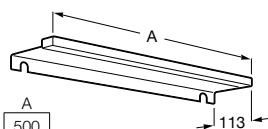

Iluminación

Starlight

Aplicue LED

Ref. A813082000   6W   **39,20 €**

Moonlight

Aplicue LED

Ref. A813083000   6W   **79,50 €**

Moonlight

Aplicue LED con soporte

Ref. A813087000   6W   **84,00 €**

A
800
500
280
150

A
500
280

Delight

Aplicue LED

Ref. A813055001   12W   **205,00 €**

Ref. A813054001   8,6W   **137,00 €**

Ref. A813053001   7,2W   **92,70 €**

Ref. A813052001   4W   **78,30 €**

Delight para armario espejo

Aplicue LED

Ref. A813070000   12W   **103,00 €**

Smartlight

Aplicue LED con regulación de intensidad y temperatura de la luz. Incluye control remoto

Ref. A813072000   12W   **175,00 €**

Ref. A813071000   12W   **103,00 €**