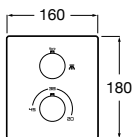

Grifería termostática baño o ducha – Empotrada