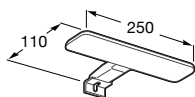

Iluminación

Starlight

Aplicue LED

Ref. A813082000   6W   **39,20 €**