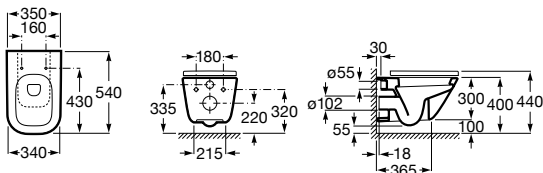

Ref. A816529001
43,70 €

Kit ducha bidé 1 salida Be Fresh

Ref. A5B9161C00
99,90 €

Escobillero de pared Nuova

Ref. A816530001
81,30 €

The Gap Square

Taza suspendida

Ref. A346477000 **133,00 €**