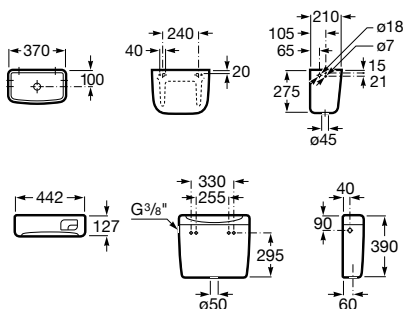

Tanque alto

Universal

Tanque alto. Porcelana

Ref. A343900001 24,20 €

Tanque alto/semi alto. Plástico* 6/3 litros

Ref. A890200000 68,40 €

*Para instalación en alto, se requiere tubo.

No olvides

Tubo para instalación en alto

Ref. A890200001 — 6,29 €