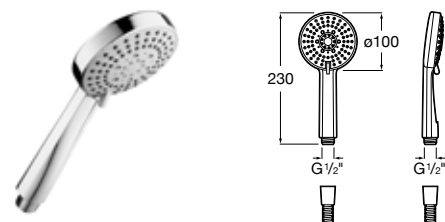

Stella 100

3 funciones: Rain, Tonic, Pulse

Ref. A5B1B03C00

23,60 €

1 función: Rain

Ref. A5B9B03C00

18,40 €