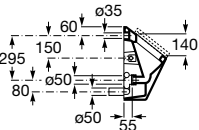

Hall

Urinario

Incluye manguito de alimentación con enchufe y juego de fijación.

Alimentación posterior:
Con tapa

Ref. A35362E000 **271,00 €**

Alimentación posterior:
Sin tapa

Ref. A353623000 **249,00 €**

No olvides

Requiere sifón Ref. AV0020700R — **34,60 €**

Completa

Fluxor electrónico
Ref. A5A8102C00
107,00 €

Subconjunto empotrado del fluxor (red 230v)
Ref. A525165203
189,00 €

Subconjunto empotrado del fluxor (4 pilas 1,5V)
Ref. A525165303
235,00 €

Duplo Urinario Universal
Ref. A890094100
252,00 €

Separadores Wing
Ref. A387090000
130,00 €

Grifería temporizada Avant para urinario
Ref. A5A9079C00
143,00 €

Grifería temporizada Instant para urinario
Ref. A5A9077C00
62,70 €

Grifería temporizada Sprint para urinario
Ref. A5A9024C00
130,00 €